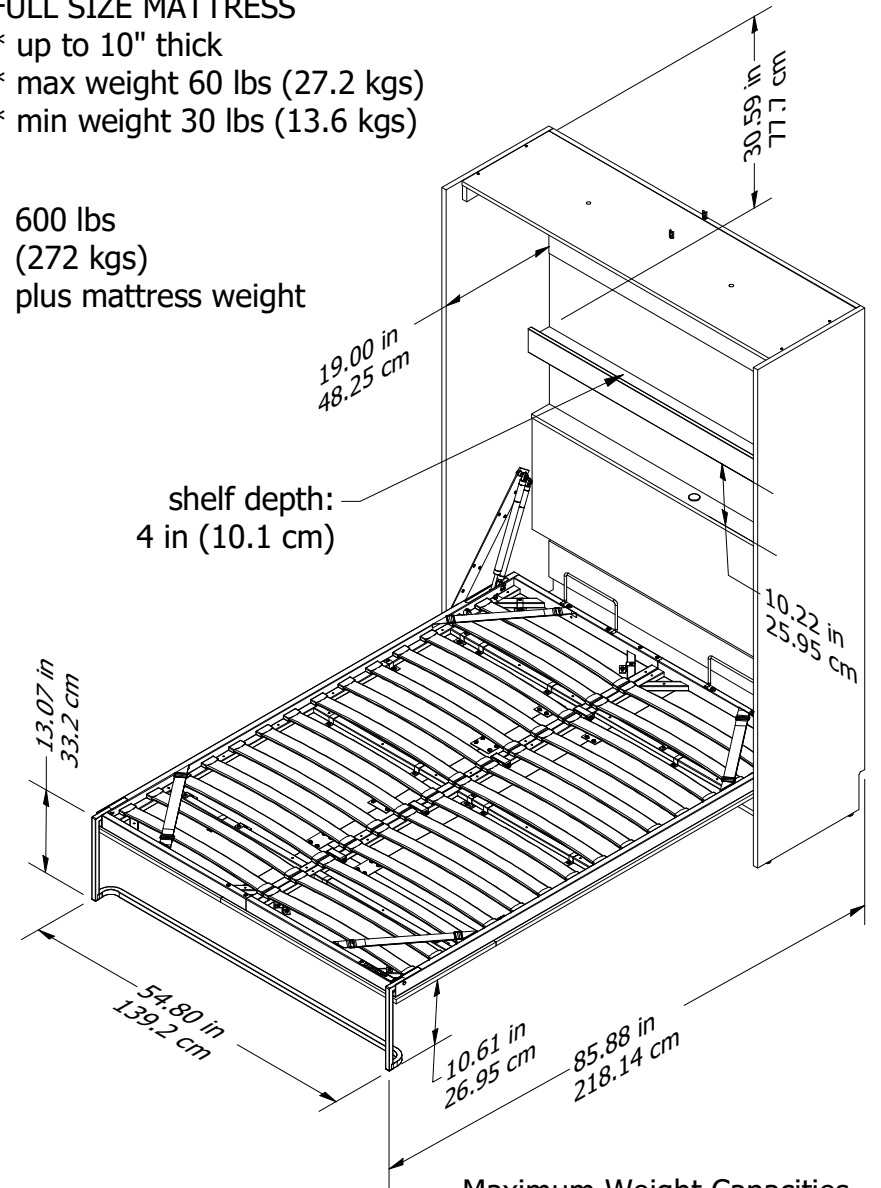

7494

Wood Breakdown:
PB 52% & 3% MDF
Total storage: 48.07 cubic feet

Overall Product Size:
58.11 in. W x 19.69 in. D x 79.49 in. H
147.6 cm W x 50.0 cm D x 201.9 cm H

FULL SIZE MATTRESS

- * up to 10" thick
- * max weight 60 lbs (27.2 kgs)
- * min weight 30 lbs (13.6 kgs)

600 lbs
(272 kgs)
plus mattress weight

Maximum Weight Capacities
Unit Weight: 231.9 lbs (105.1 kg)