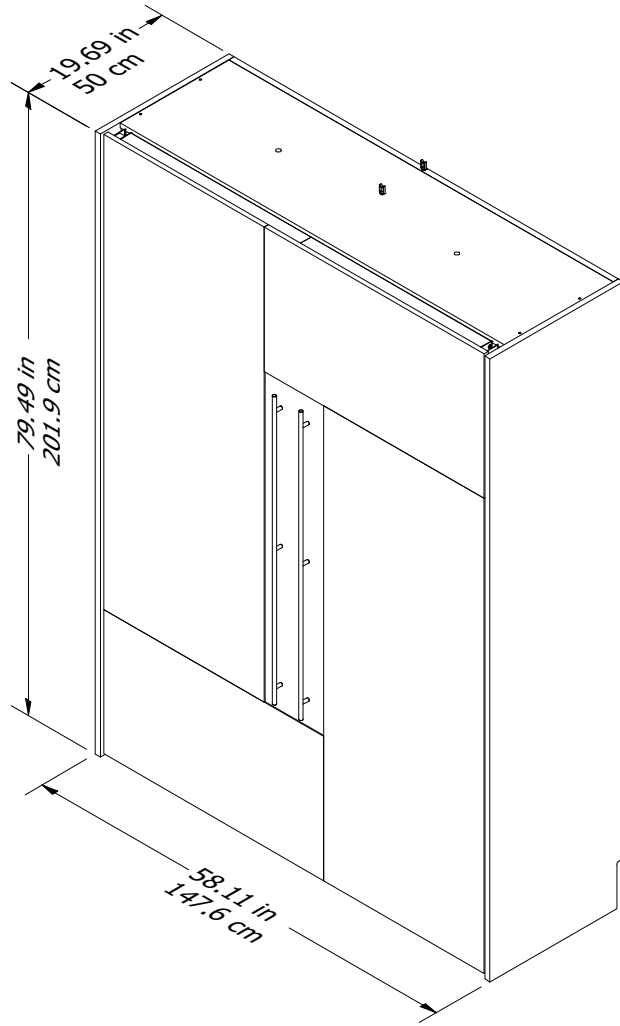

7494

Wood Breakdown:
PB 52% & 3% MDF
Total storage: 48.07 cubic feet

Overall Product Size:
58.11 in. W x 19.69 in. D x 79.49 in. H
147.6 cm W x 50.0 cm D x 201.9 cm H

FULL SIZE MATTRESS

- * up to 10" thick
- * max weight 60 lbs (27.2 kgs)
- * min weight 30 lbs (13.6 kgs)

600 lbs
(272 kgs)
plus mattress weight

Maximum Weight Capacities
Unit Weight: 231.9 lbs (105.1 kg)